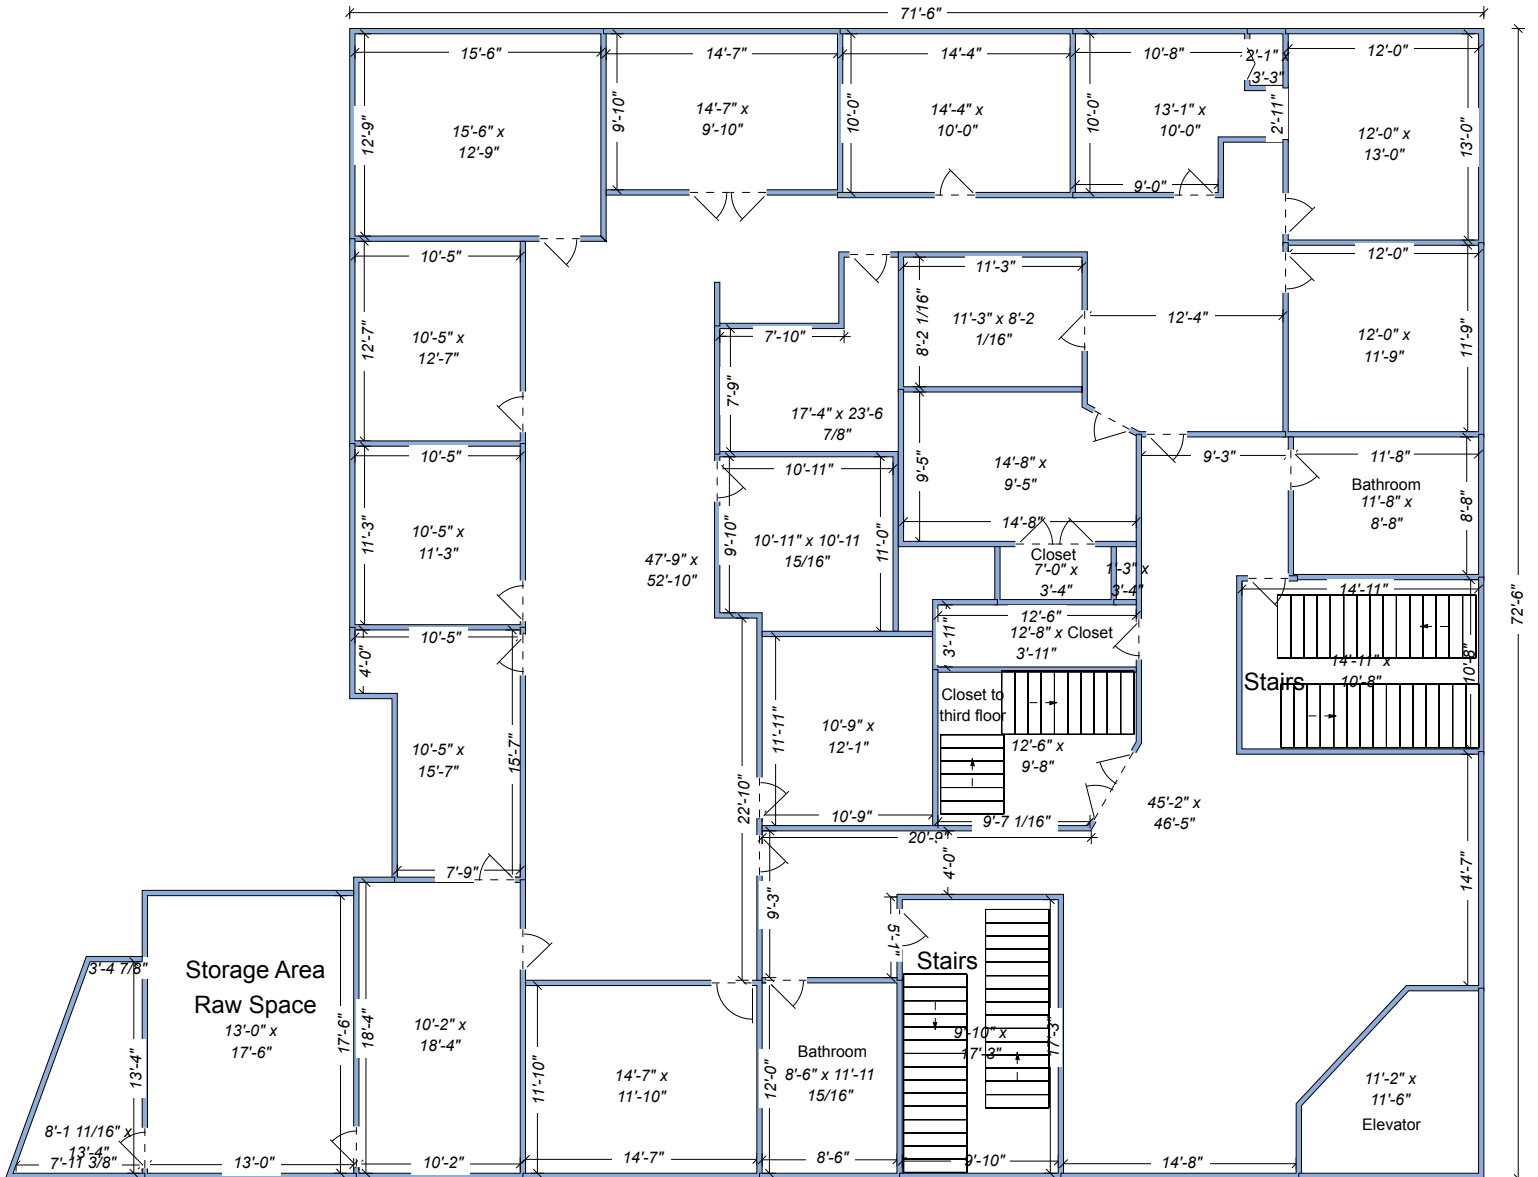

23 Americas Cup Avenue  
 Newport, RI  
 'Newport Gateway Center'  
 Second Floor

\*For Conceptual Purposes Only

23 Americas Cup Avenue  
Newport, RI 02840  
'Newport Gateway Center'  
Third Floor

\*For Conceptual Purposes Only