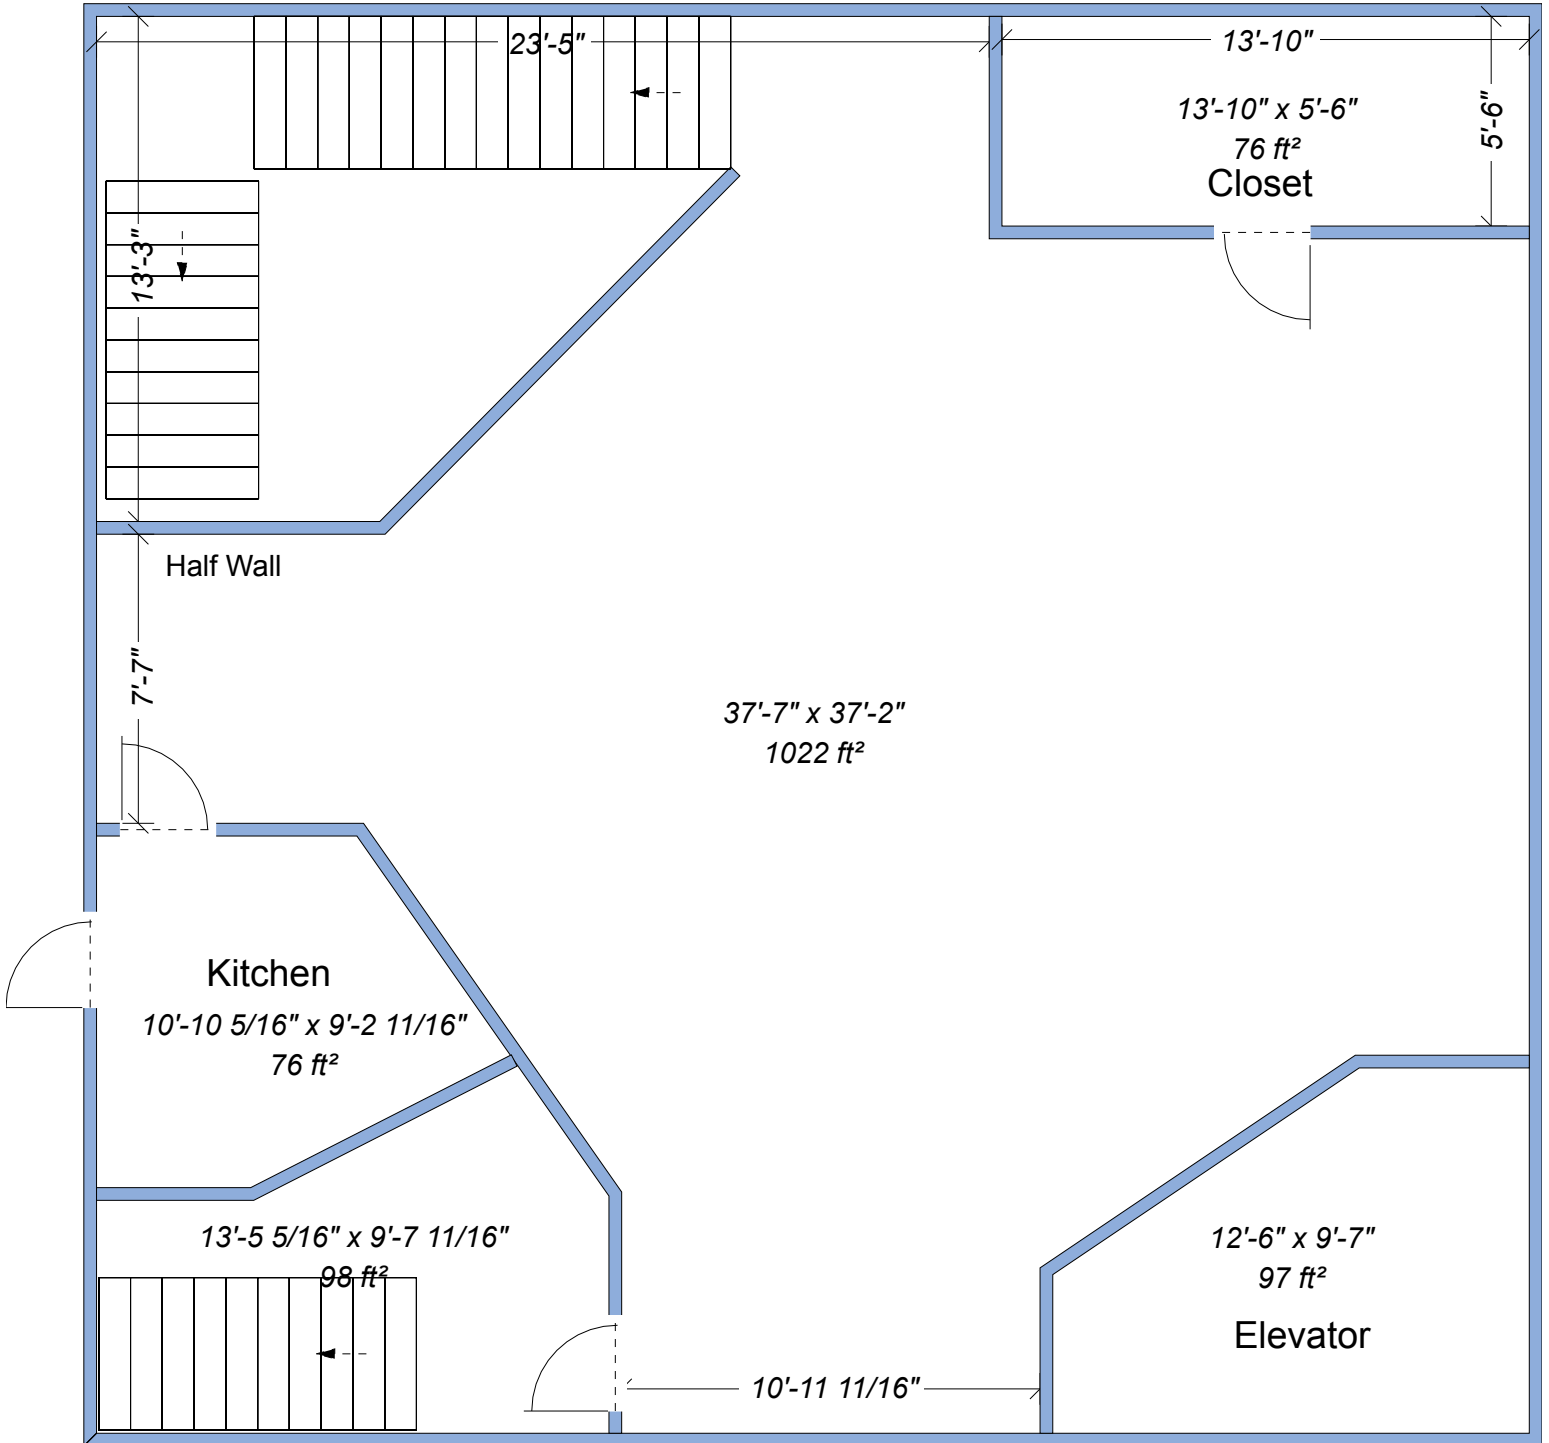

23 Americas Cup Avenue  
 Newport, RI  
 'Newport Gateway Center'  
 Second Floor

\*For Conceptual Purposes Only

23 Americas Cup Avenue  
Newport, RI 02840  
'Newport Gateway Center'  
Third Floor

\*For Conceptual Purposes Only