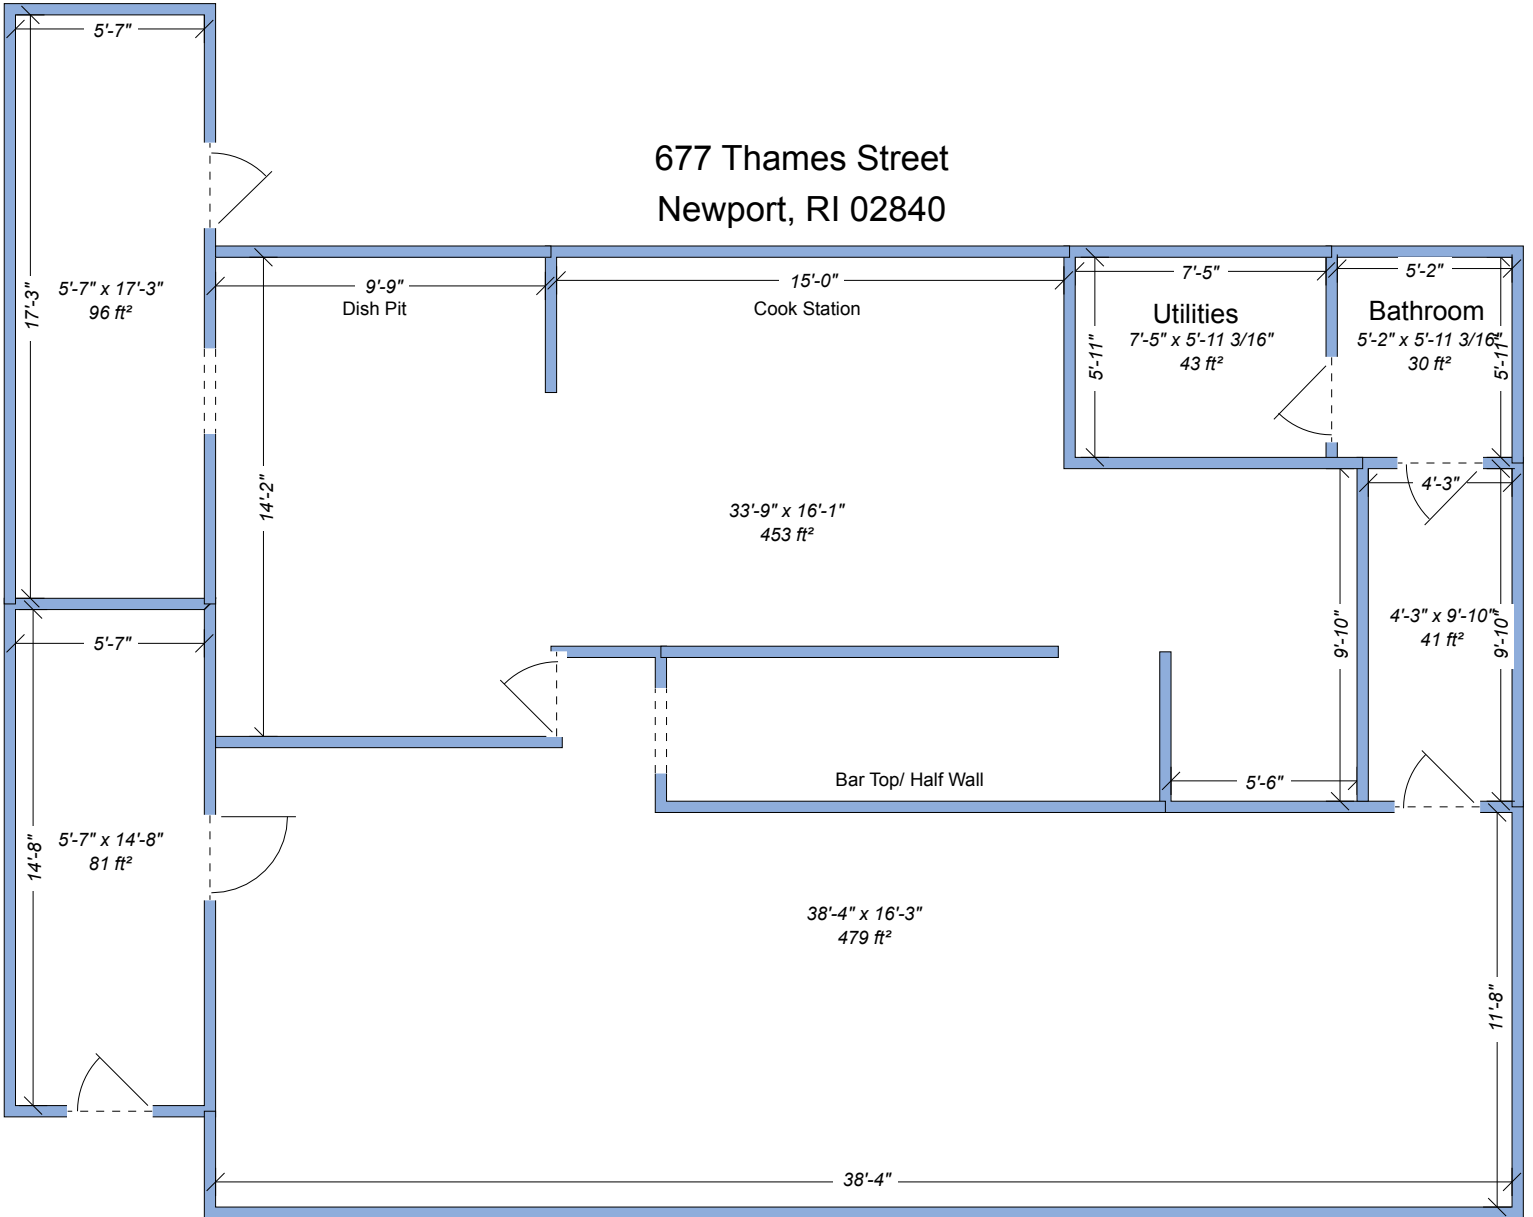

677 Thames Street
Newport, RI 02840

*For Conceptual Use Only