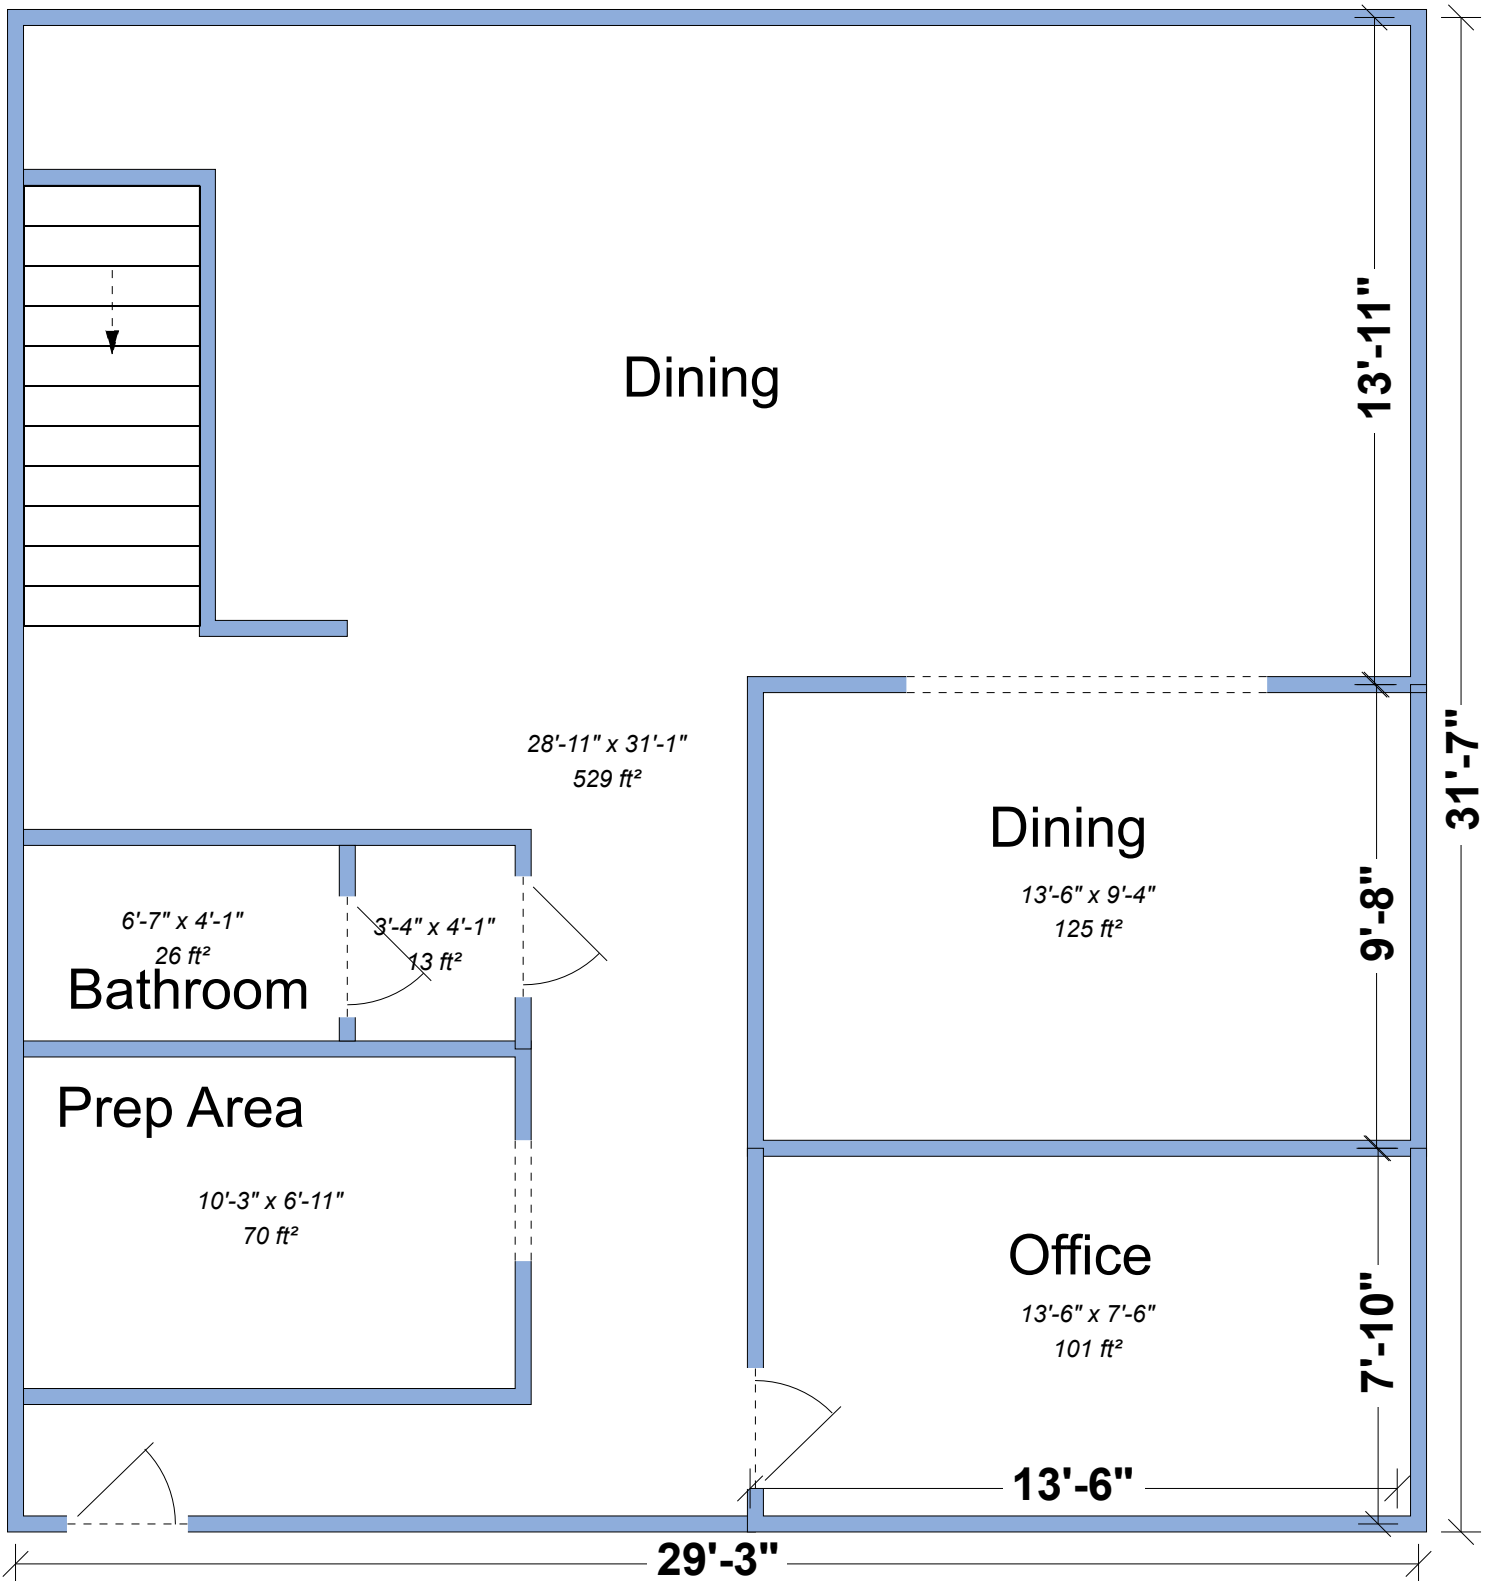

464 Thames Street
Newport, RI 02840
First Floorplan

**For Conceptual Purposes Only*

464 Thames Street
Newport, RI 02840
Second Floorplan

* for conceptual uses only

464 Thames Street,
Newport, RI 02840
Third Floor Apartment Floorplan