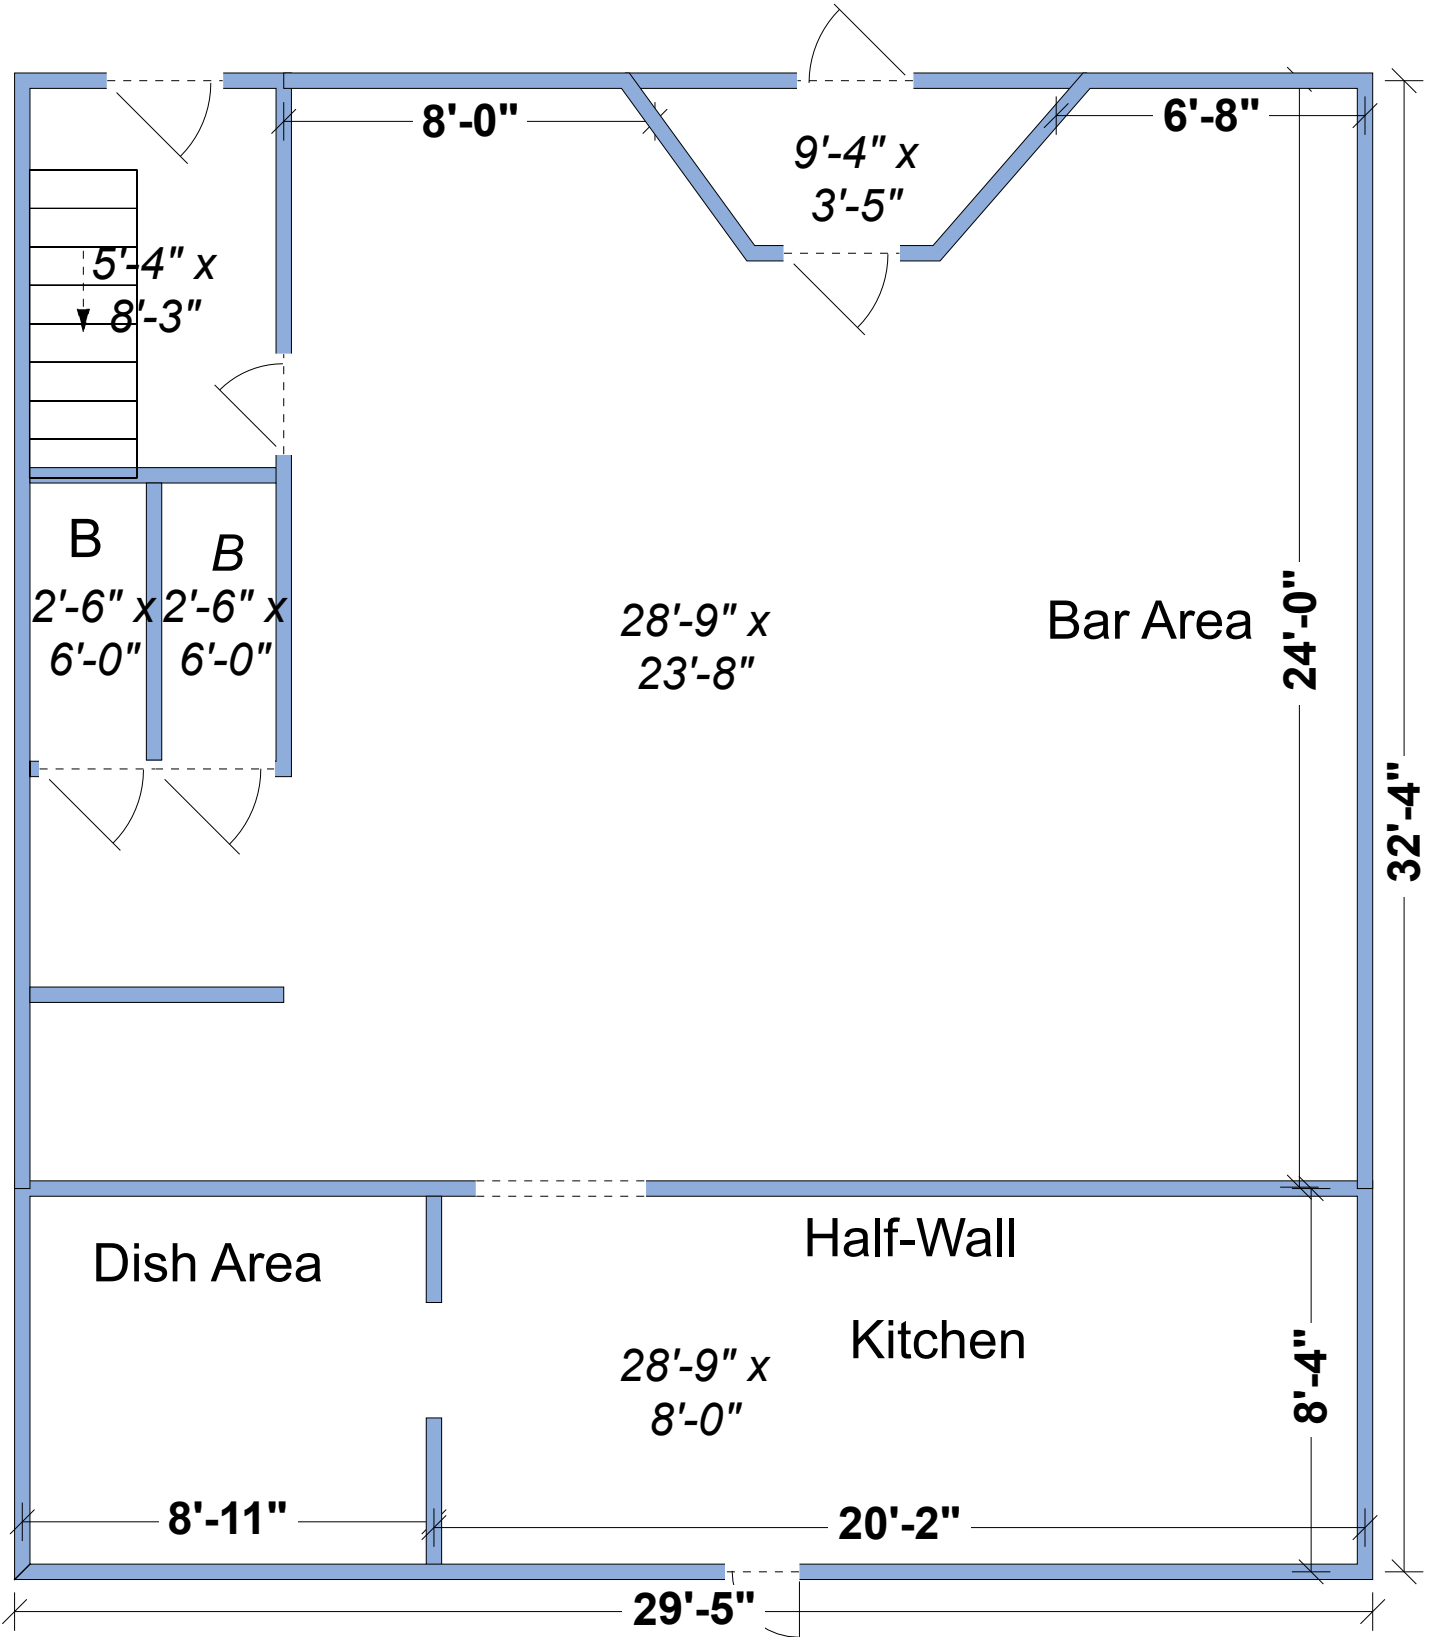

464 Thames Street
Newport, RI 02840
First Floorplan

**For Conceptual Purposes Only*

464 Thames Street
Newport, RI 02840
Second Floorplan

* for conceptual uses only

464 Thames Street,
Newport, RI 02840
Third Floor Apartment Floorplan