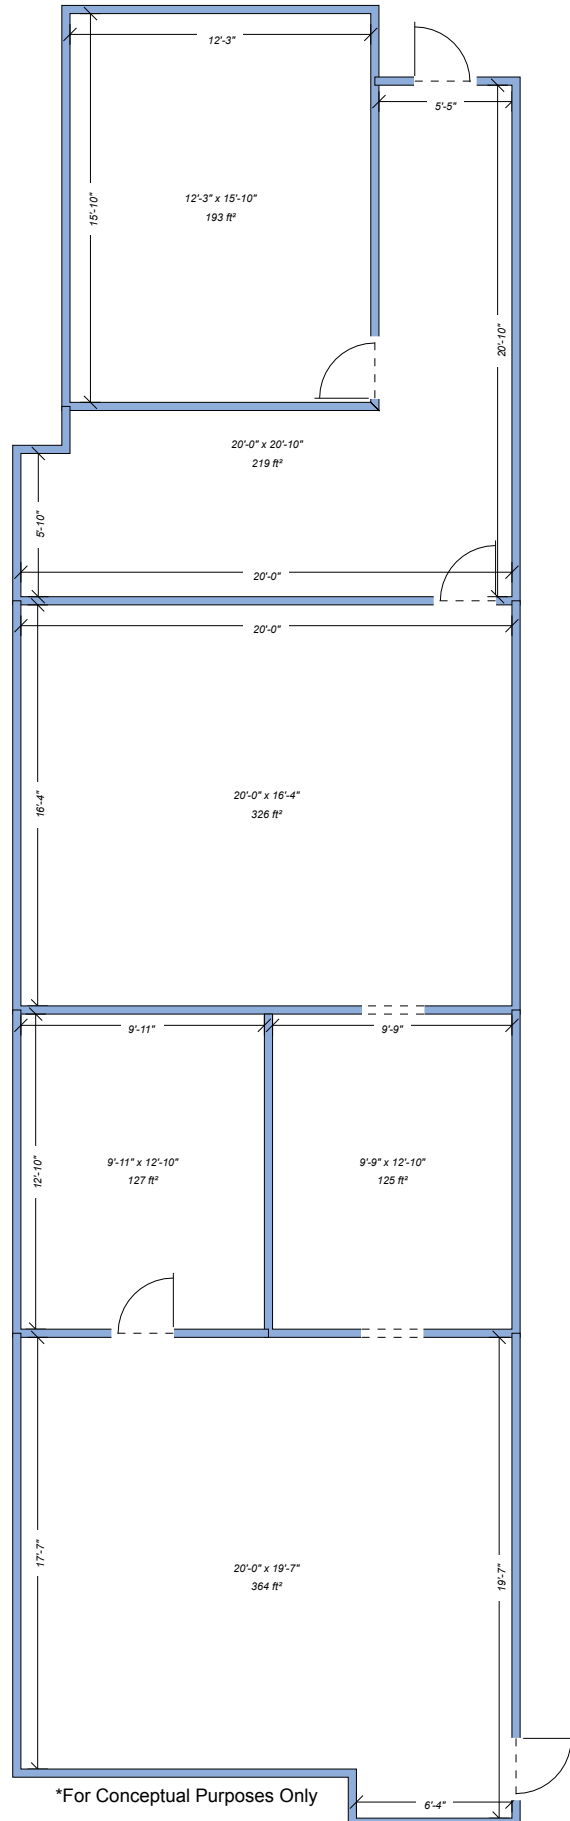

2 Corporate Park, Suite 305  
Middletown, RI 02842

\*For Conceptual Purposes Only