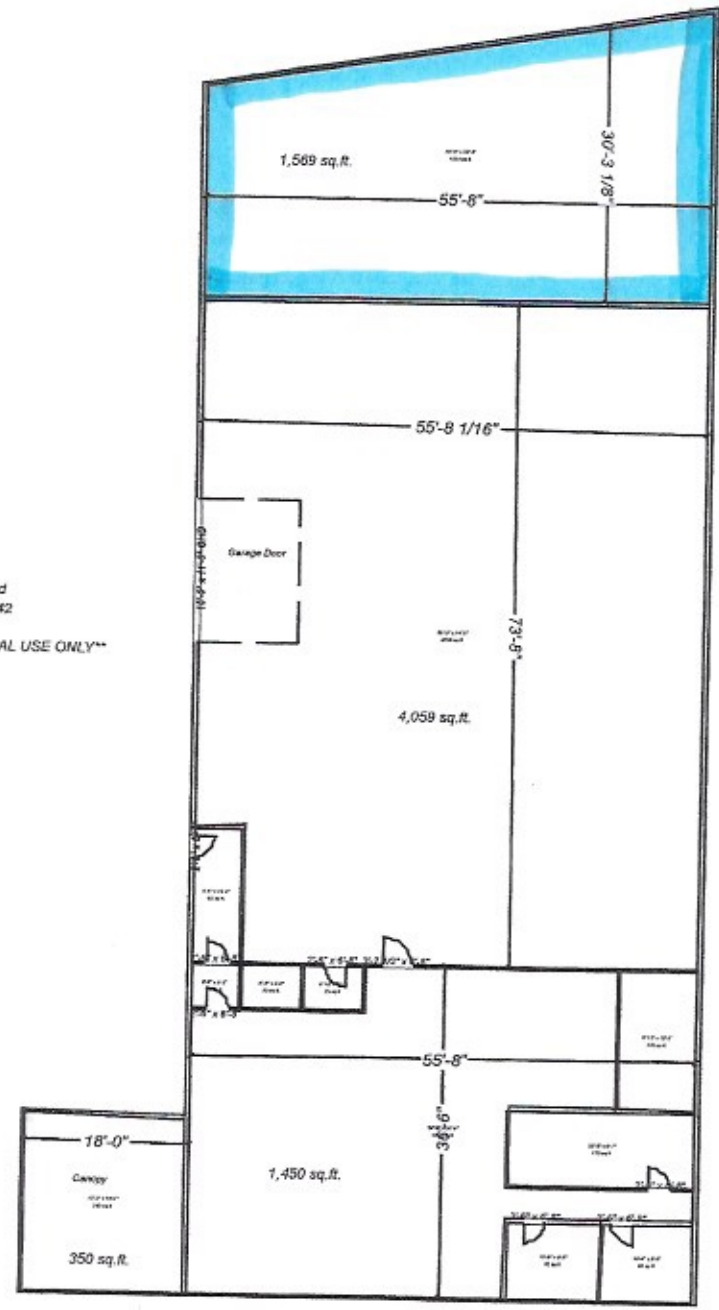

\$1,200 / month
+ Utilities

1589 SF

114 West Main Road
Middletown, RI 02842

FOR CONCEPTUAL USE ONLY

2972 SF