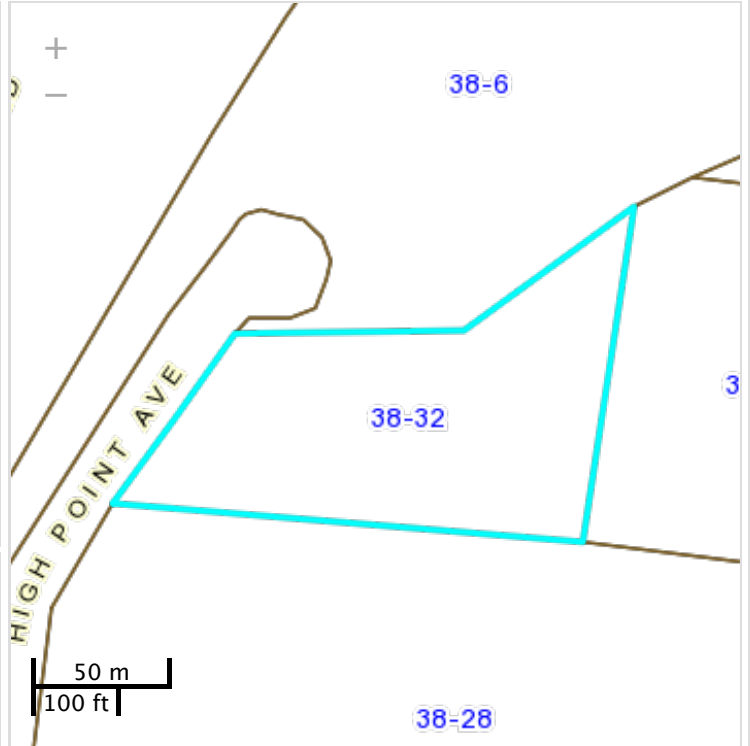

Property Record Card

Card 1 of 1

0 HIGH POINT AVE

ID: 38-32 Account #:

Owner: KIELBASA ROBERT J
Co-Owner:
Address: 1272 WEST MAIN RD UNIT A2
MIDDLETOWN RI 02842-6399

Assessment: Total: 273000
Building: 0 Land: 273000 Yard: 0

Land Information

Land Area: 2.22 AC Zoning: LI
Land Use: 3900 - DEVEL LAND MDL-00
Neighborhood: PBP

Building Information

Style:
Year Built: 0
Rooms: Bedrooms:
Baths: Half Baths:
Living Area:
Gross Area:

Stories:
Heat Fuel:
Heat Type:
AC Type:
Roof Structure:
Roof Covering: