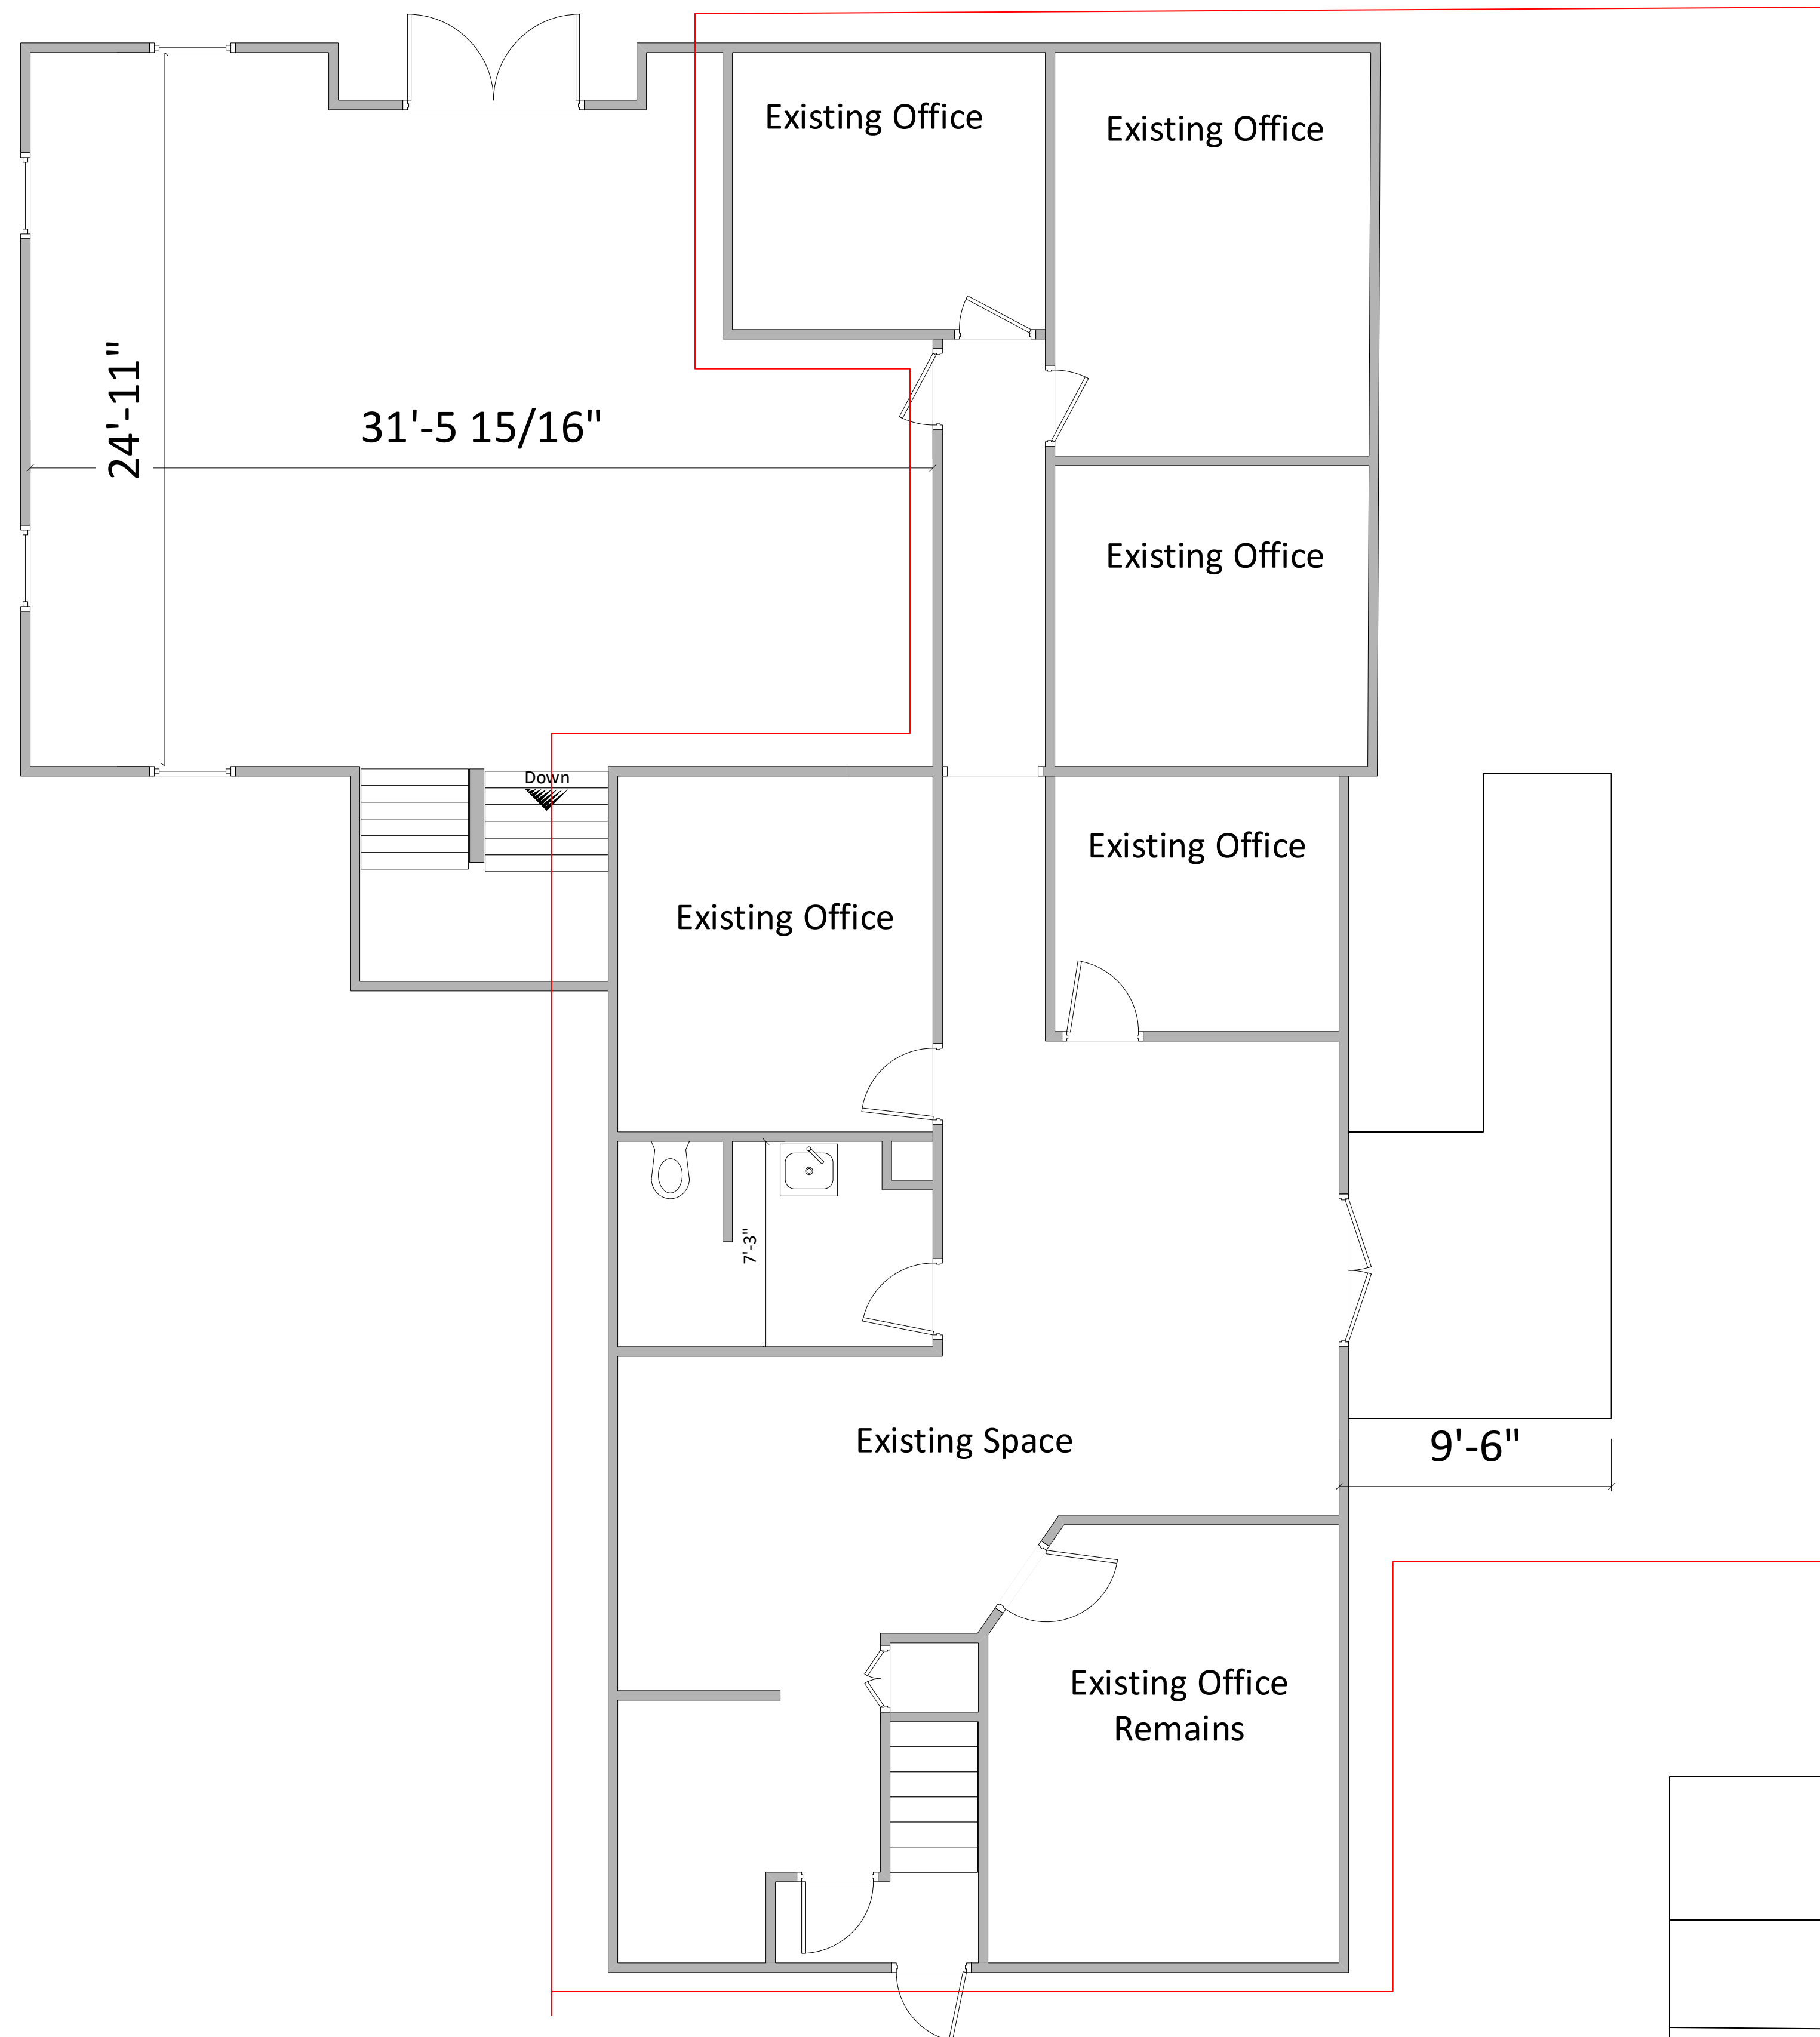

Proposed New Open
Space Area
~678 Sq Ft

1st Floor Proposed Renovations	
35 Valley Road, Middletown, RI	Rev A
Scale: None	12/09/18