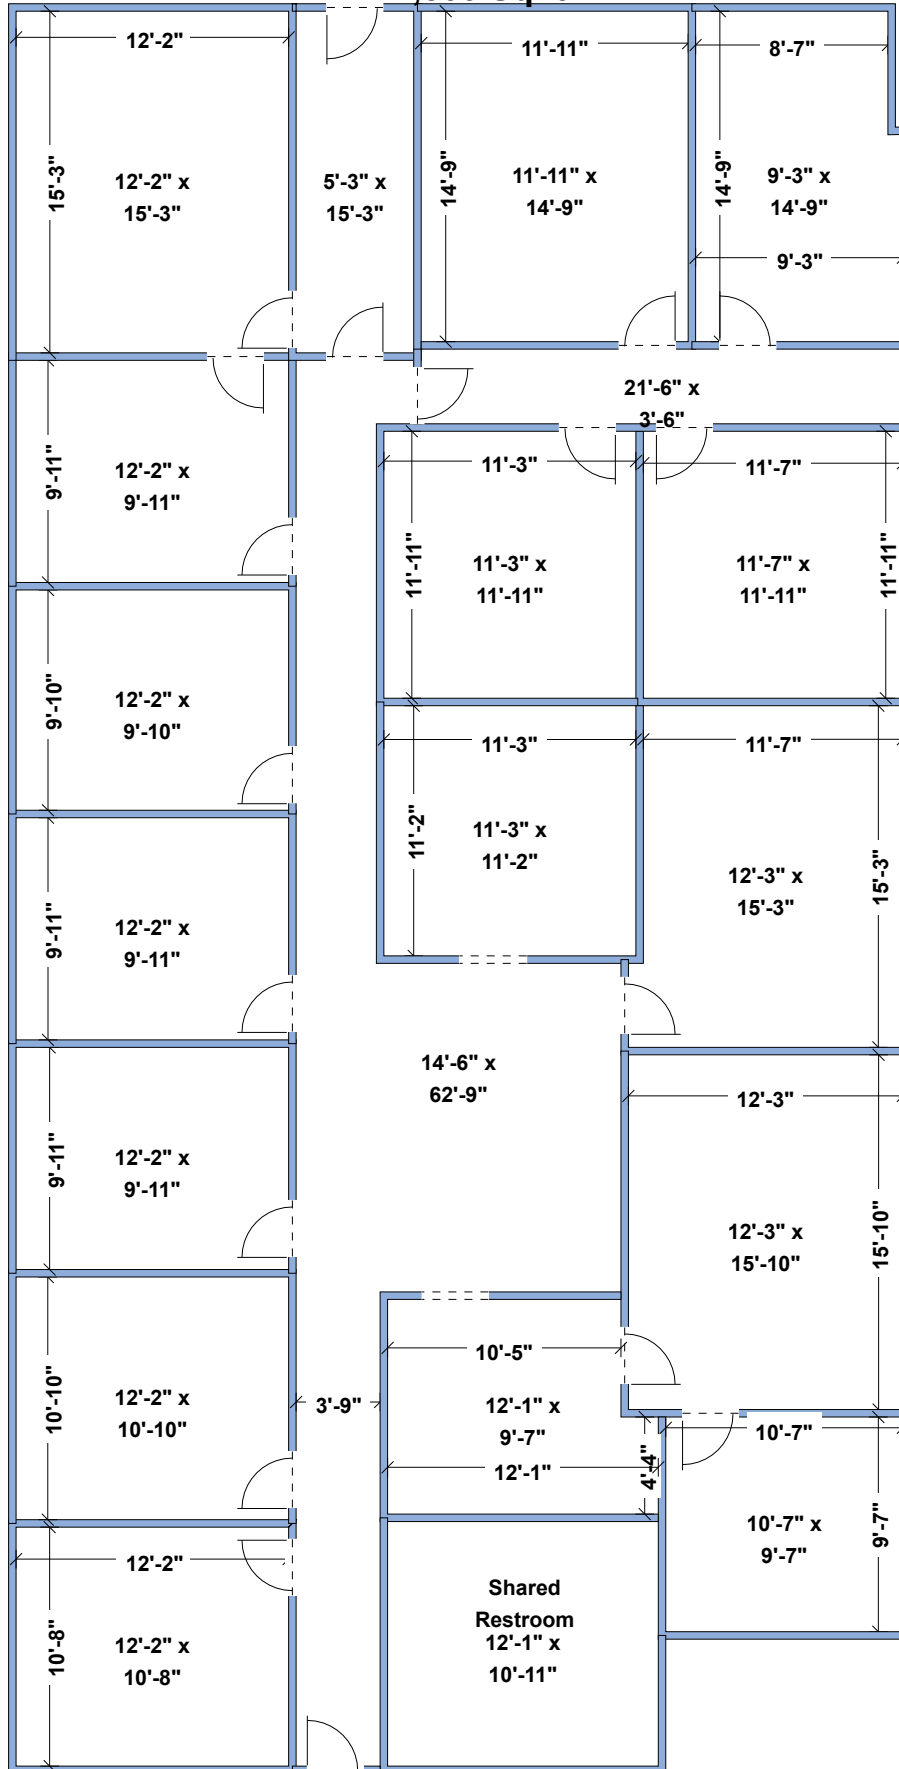

# 809 Aquidneck Avenue

## 2,800 SqFt

\*\*\* For Conceptual Use Only